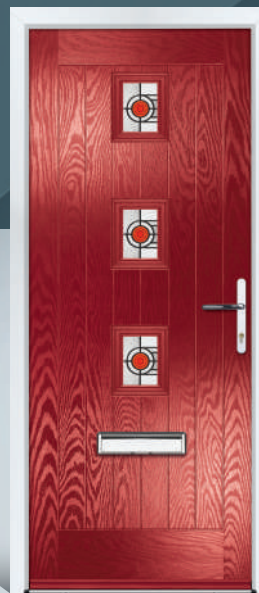

Door Colour: **Red**
Door Glass: **Turin**
Hardware Finish: **Chrome**