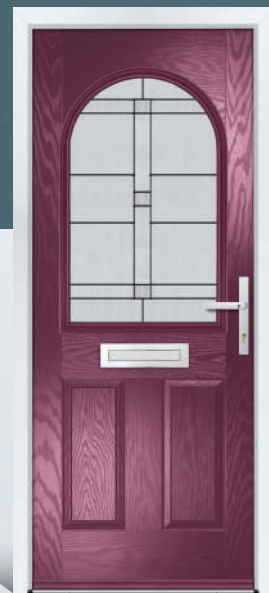

Door Colour: **Ruby**
Door Glass: **Verona**
Hardware Finish: **Chrome**