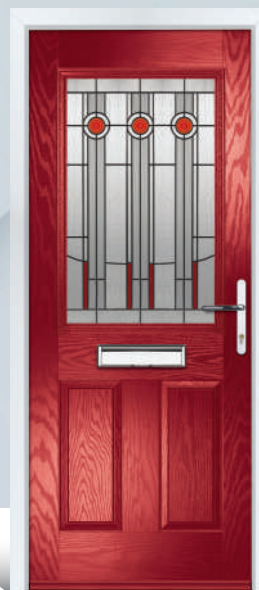

Door Colour: **Red**
Door Glass: **Turin**
Hardware Finish: **Chrome**