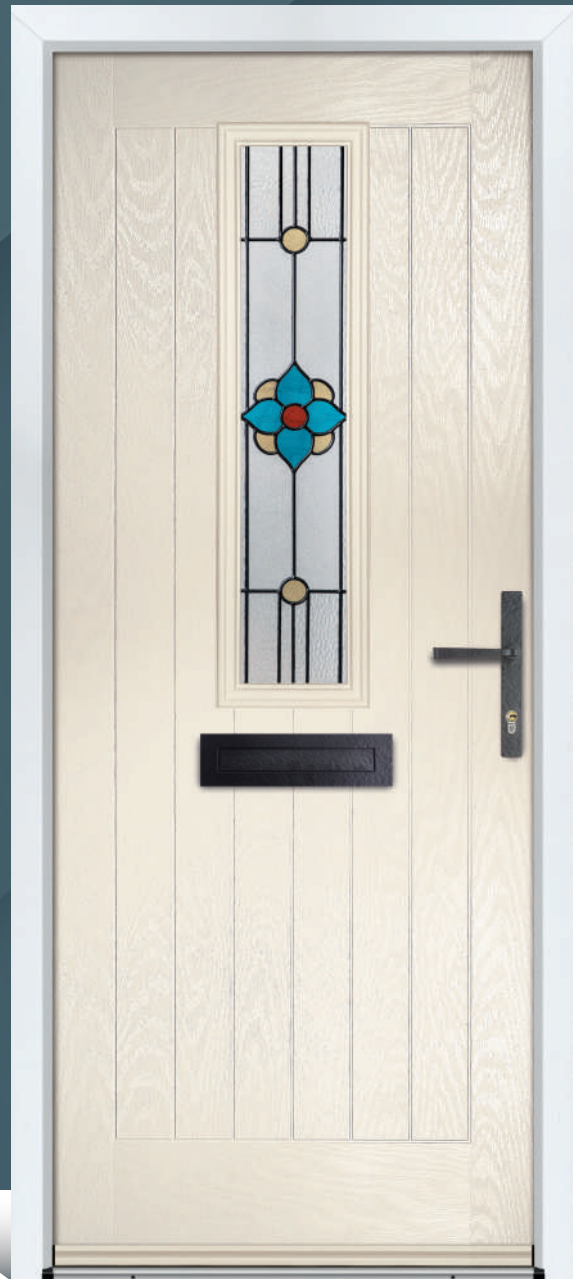

Door Colour: **Black**
Door Glass: **Bari**
Hardware Finish: **Chrome**

Door Colour: **Cream**
Door Glass: **Lecce**
Hardware Finish: **Forged Black**