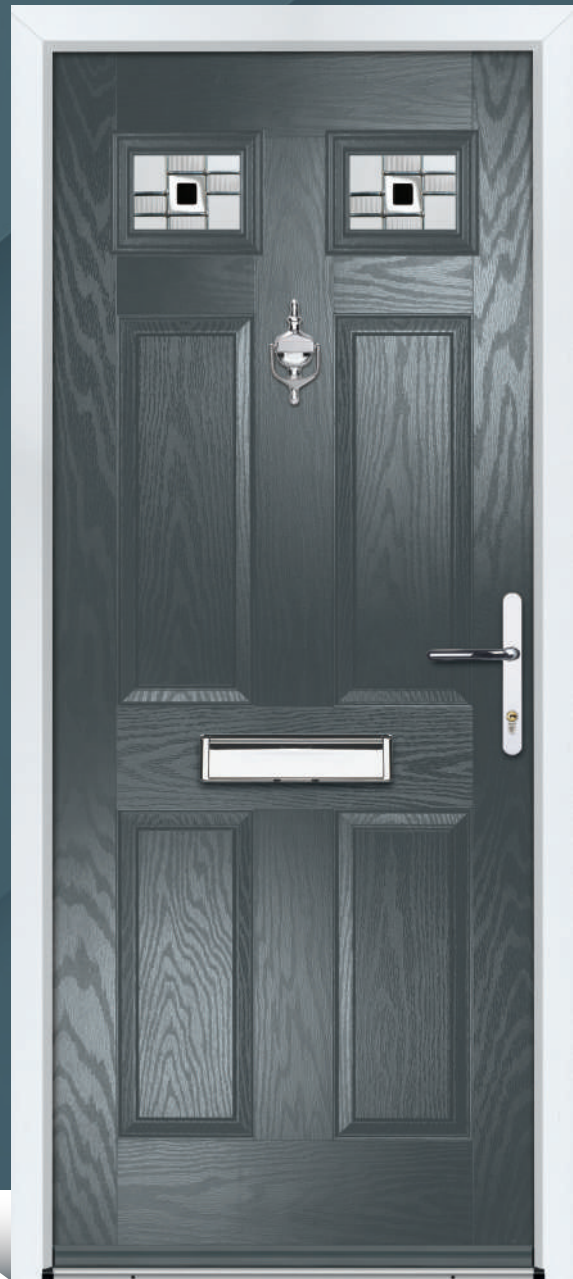

Door Colour: **Silver Grey**
Door Glass: **Bari**
Hardware Finish: **Chrome**

Door Colour: **Slate Grey**
Door Glass: **Modena**
Hardware Finish: **Chrome**