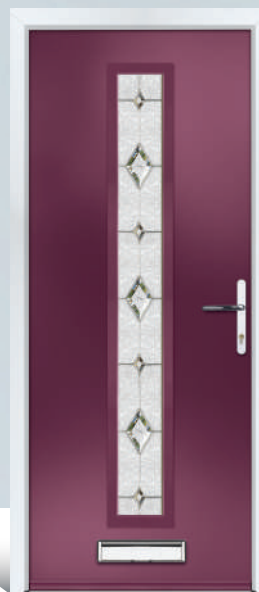

Door Colour: **Ruby**
Door Glass: **Tivoli**
Hardware Finish: **Chrome**