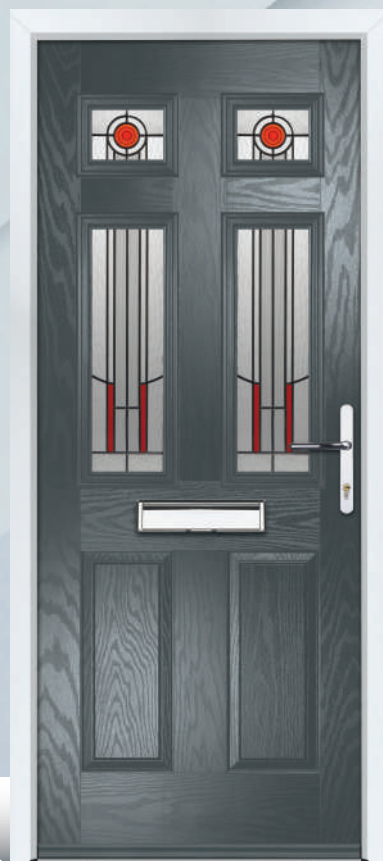

Door Colour: **Agate**
Door Glass: **Florence**
Hardware Finish: **Chrome**

Door Colour: **Cream**
Door Glass: **Milan**
Hardware Finish: **Forged Black**

Door Colour: **Slate Grey**
Door Glass: **Turin**
Hardware Finish: **Chrome**