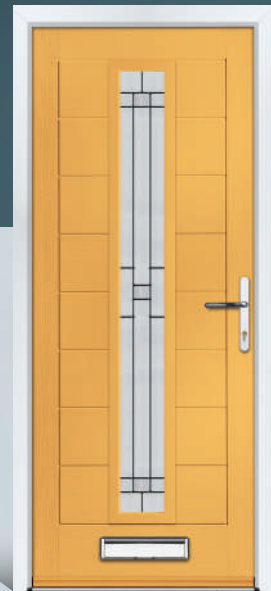

Door Colour: **Oxlip**
Door Glass: **Verona**
Hardware Finish: **Chrome**