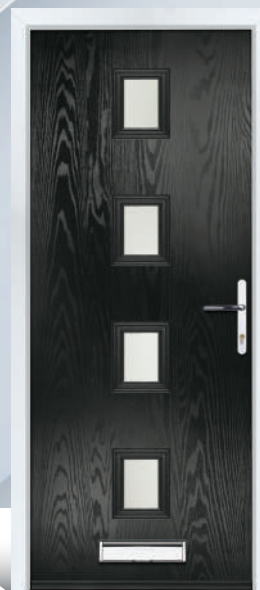

Door Colour: **Black**
Door Glass: **Glazed**
Hardware Finish: **Chrome**