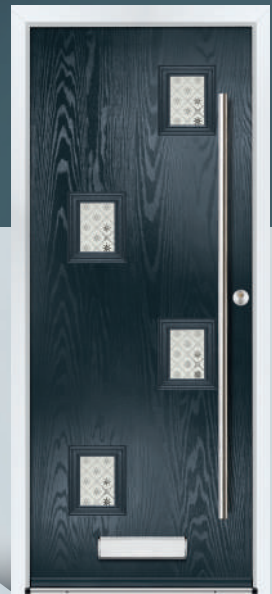

Door Colour: **Anthracite**
Door Glass: **Palermo**
Hardware Finish: **Stainless Steel**

Shown above and below as **Flint Right Option**