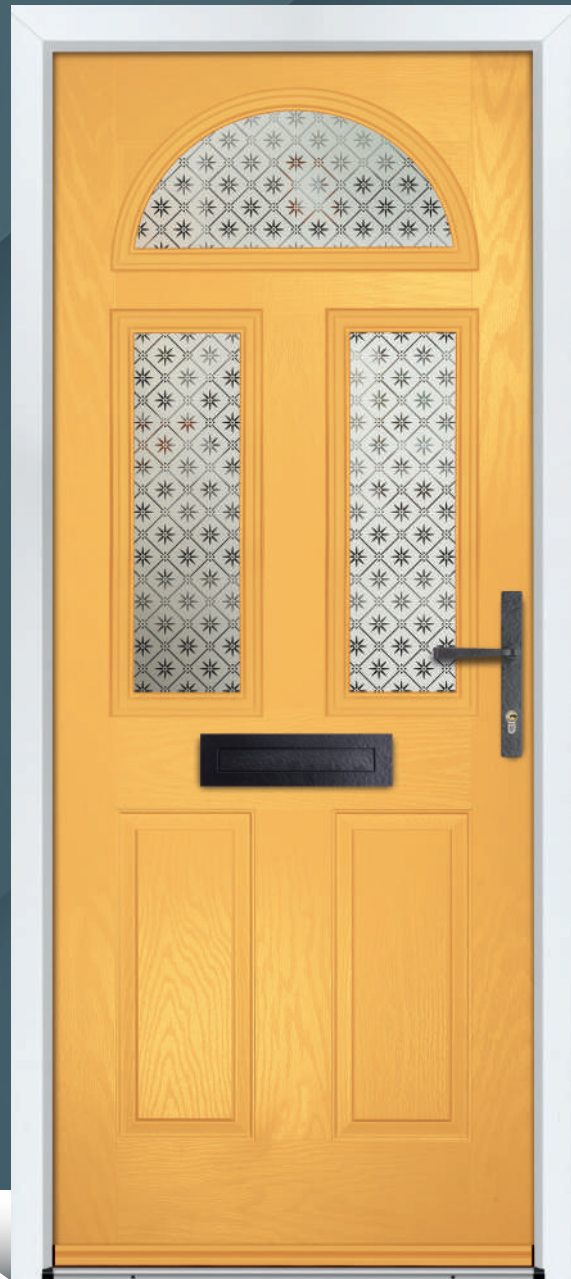

Door Colour: **Black**
Door Glass: **Verona**
Hardware Finish: **Chrome**

Door Colour: **Oxlip**
Door Glass: **Palermo**
Hardware Finish: **Forged Black**