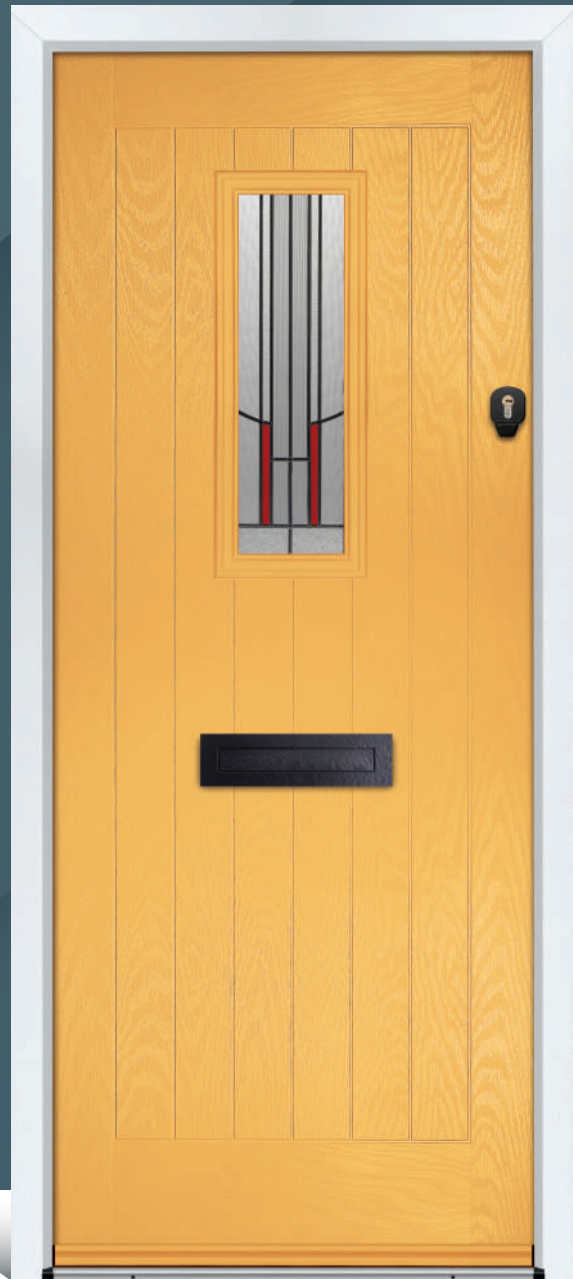

Door Colour: **Oxlip**
Door Glass: **Turin**
Hardware Finish: **Forged Black**