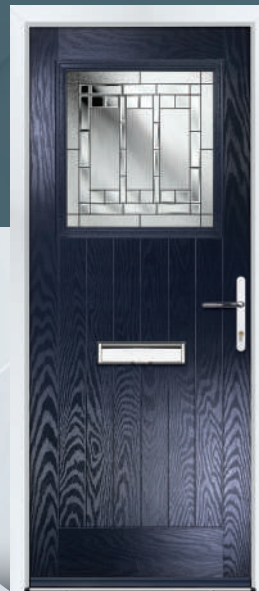

Door Colour: **Blue**
Door Glass: **Bari**
Hardware Finish: **Chrome**