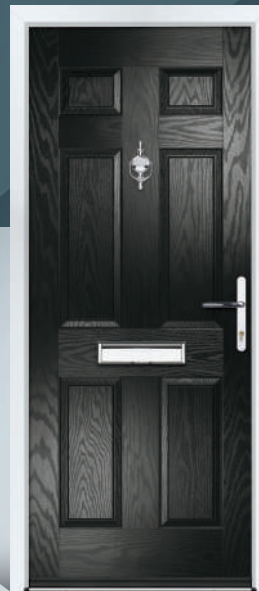

Door Style: **Aden**
Door Colour: **Black**
Hardware Finish: **Chrome**