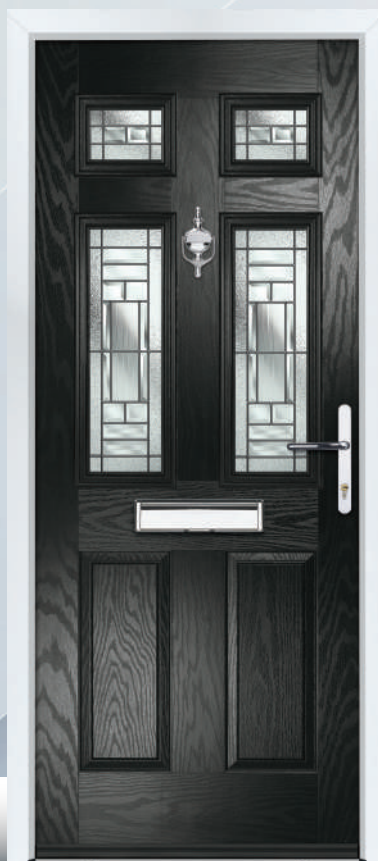

Door Colour: **Black**
Door Glass: **Bari**
Hardware Finish: **Chrome**