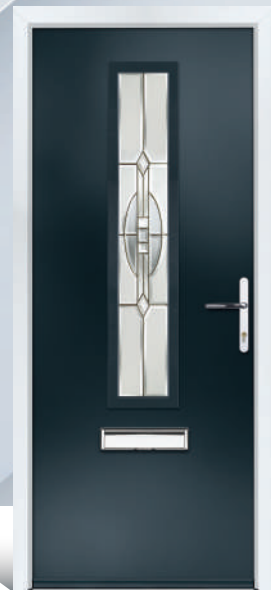

Door Colour: **Anthracite**
Door Glass: **Florence**
Hardware Finish: **Chrome**