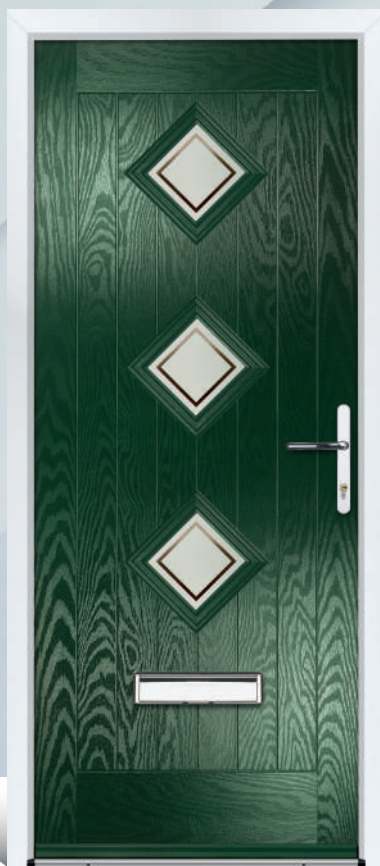

Door Colour: **Green**
Door Glass: **Pavia**
Hardware Finish: **Chrome**