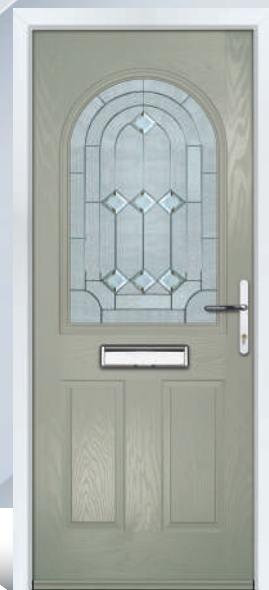

Door Colour: **Neptune**
Door Glass: **Venice**
Hardware Finish: **Chrome**