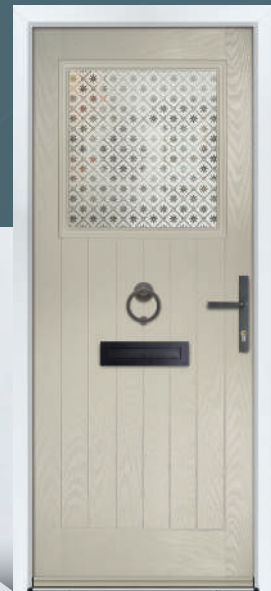

Door Colour: **Pebble**
Door Glass: **Palermo**
Hardware Finish: **Forged Black**