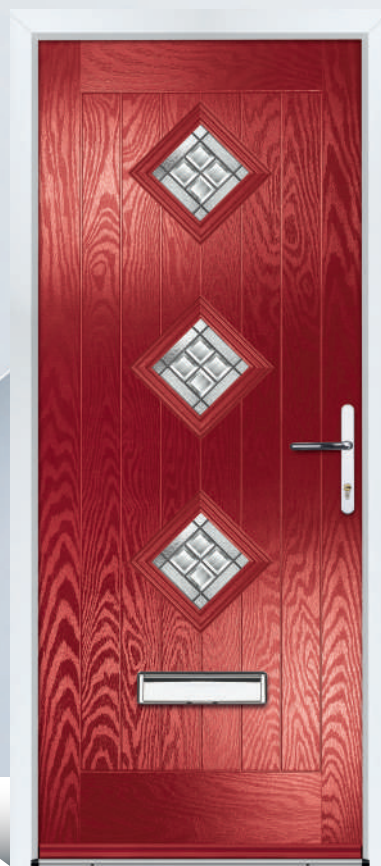

Door Colour: **Red**
Door Glass: **Bari**
Hardware Finish: **Chrome**