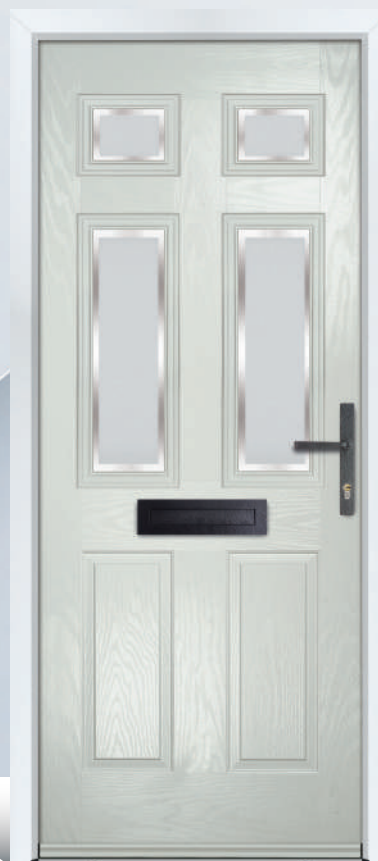

Door Colour: **Cobble**
Door Glass: **Naples**
Hardware Finish: **Forged Black**