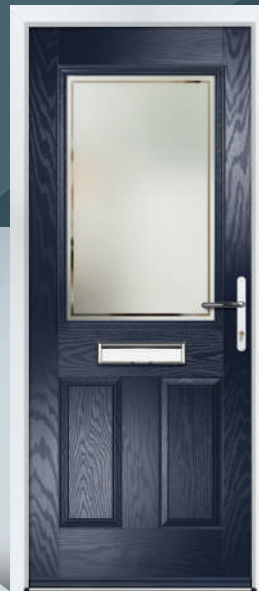

EATON

Ever popular as a front or back door option, the Eaton provides excellent light and space for decorative glass to be displayed.

Door Colour: **Blue**
Door Glass: **Pavia**
Hardware Finish: **Chrome**