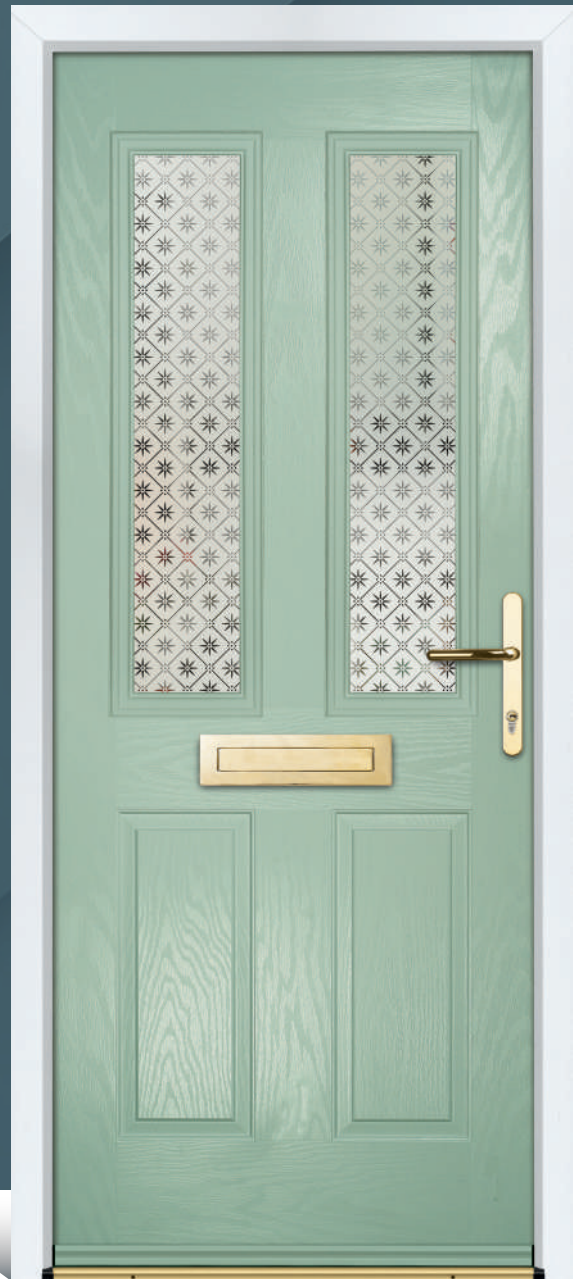

Door Colour: **Chartwell**
Door Glass: **Palermo**
Hardware Finish: **Gold**