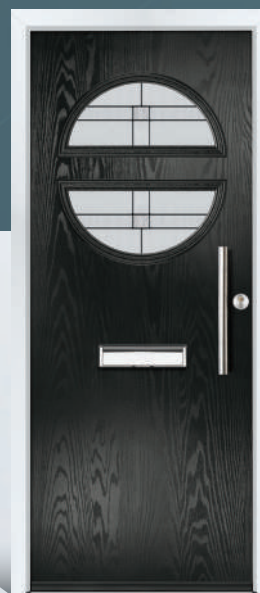

Door Colour: **Black**
Door Glass: **Verona**
Hardware Finish: **Stainless Steel**