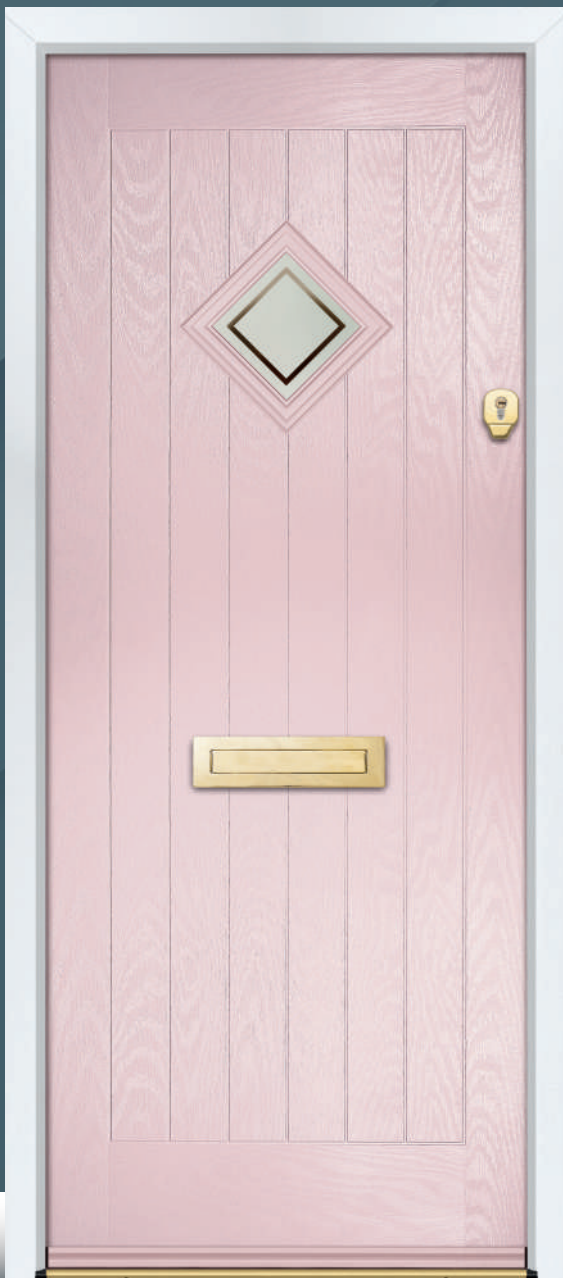

GEDDES & GLENISTA

A perfect combination of doors. The Geddes can be fitted with a pull escutcheon and slam lock for a traditional appearance. The Glenista is a modern twist of a traditional style.

Door Colour: **Candy Floss**
Door Glass: **Pavia**
Hardware Finish: **Gold**

GEDDES
OPTION