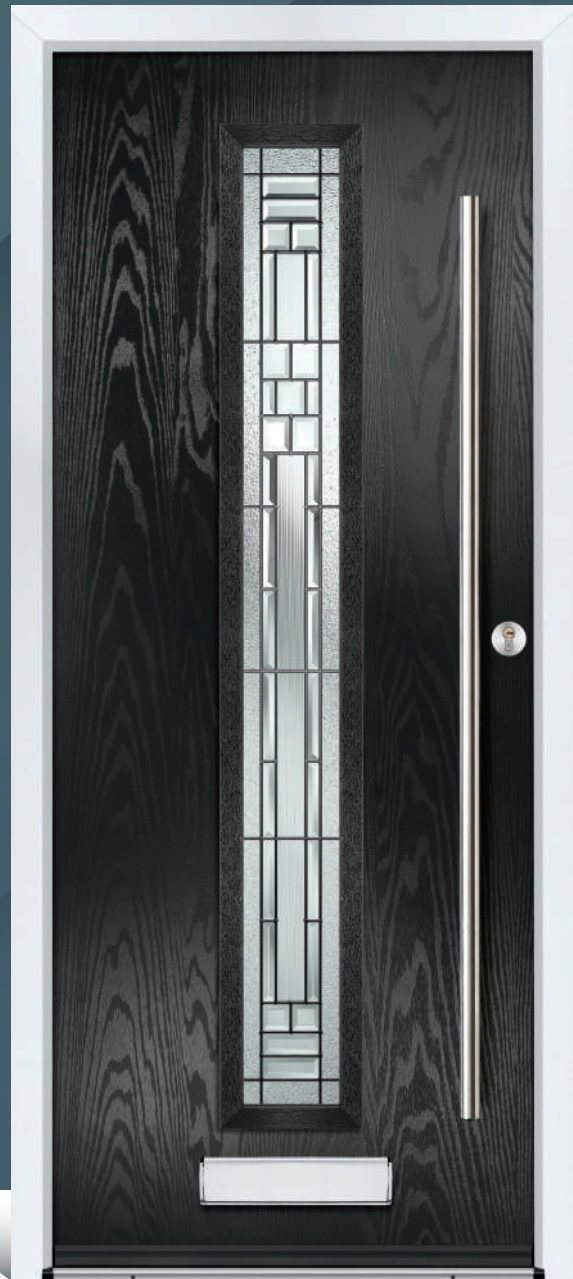

Door Colour: **Black**
Door Glass: **Bari**
Hardware Finish: **Stainless Steel**