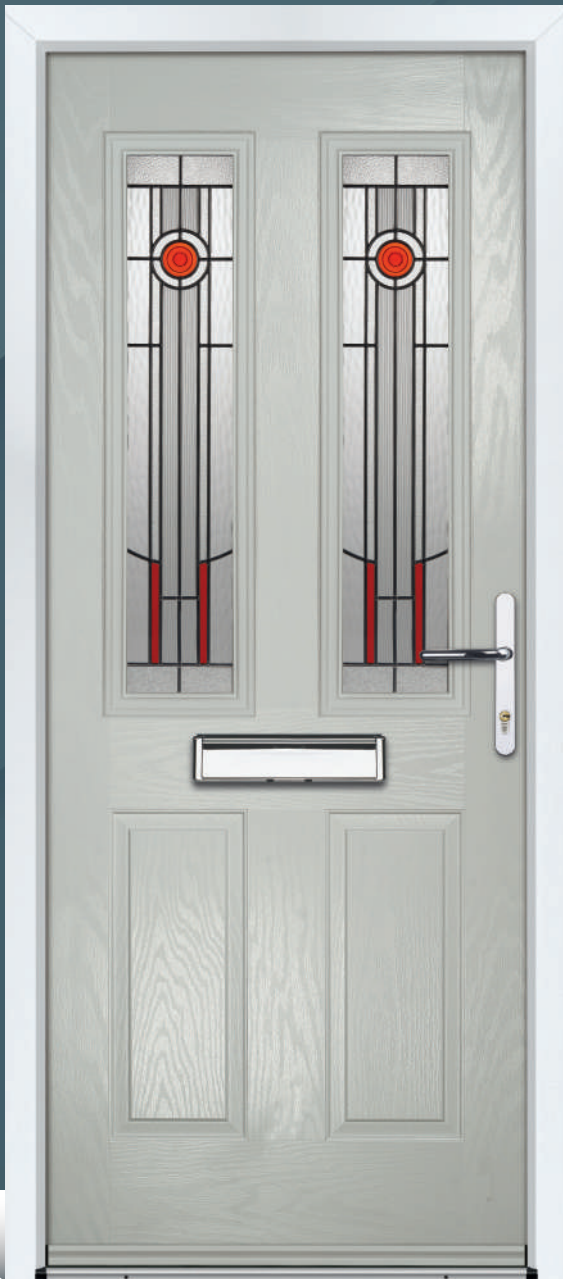

CHARLWOOD

This classic four panel door design is probably the most popular style and would grace any home, being suitable for many decorative glass designs.

Door Colour: **Agate**
Door Glass: **Turin**
Hardware Finish: **Chrome**