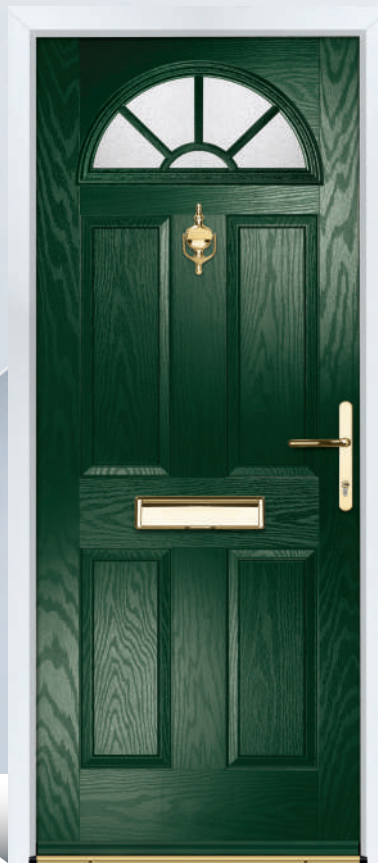

Door Colour: **Green**
Door Glass: **Grille Glazed**
Hardware Finish: **Gold**